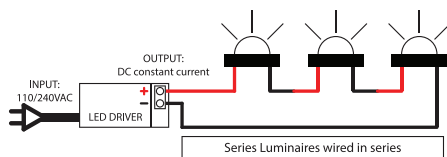

## BEAM ANGLES

High efficiency PMMA TIR lenses. Field replaceable

IES files available for download: [hunzalighting.com/downloads](http://hunzalighting.com/downloads)

15° FWHM TIR

30° FWHM TIR

40° FWHM TIR

## WIRING GUIDE

Available for download: [hunzalighting.com/downloads](http://hunzalighting.com/downloads)

**Series/remote driver**

**110/240v integral driver**

**24vdc integral driver**

Diagrams are a guide only, wire colours and polarity may change depending on fixture and country