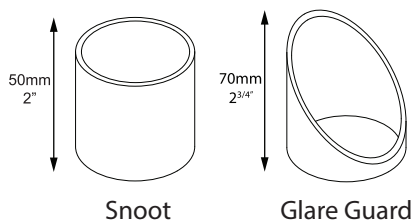

LUMINAIRE CONSTRUCTION

CNC machined from one of the following metals:

Aluminium:

Body: high corrosion resistant 63.5mm solid aluminium tube with chromate substrate and high UV resistant polyester "E" powder coat.
Colours:
Black, Bronze, Silver Star, White, White Birch, Olive Green, Dark Grey, Corten.

Mounting:

A mounting plate is fixed to the wall using two screws and the luminaire is fitted to the mounting plate.

Luminaire Weight:

Low voltage:
Alum: 0.870 (1lb 15oz)

Lens:

10mm (3/8") Extra clear, low iron, shatter resistant glass.
Lifetime warranty.

Gaskets:

Silicone, iron impregnated 220°C (428°F)

ACCESSORIES

BEAM ANGLES

High efficiency PMMA TIR lenses. Field replaceable

IES files available for download: hunzalighting.com/downloads