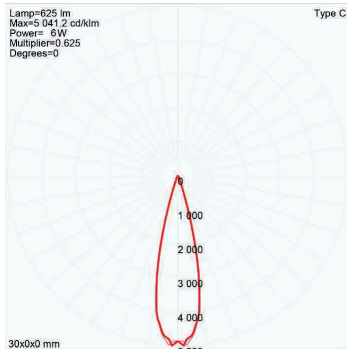

15° FWHM TIR