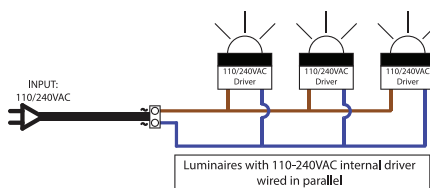

## BEAM ANGLES

High efficiency PMMA TIR lenses. Field replaceable

IES files available for download: [hunzalighting.com/downloads](http://hunzalighting.com/downloads)

15° FWHM TIR

30° FWHM TIR

40° FWHM TIR

## WIRING GUIDE

Available for download: [hunzalighting.com/downloads](http://hunzalighting.com/downloads)

**Series/remote driver**

**110/240v integral driver**

**24vdc integral driver**

Diagrams are a guide only, wire colours and polarity may change depending on fixture and country