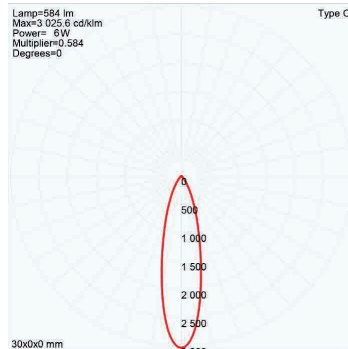

## BEAM ANGLES

High efficiency PMMA TIR lenses. Field replaceable

IES files available for download: [hunzalighting.com/downloads](http://hunzalighting.com/downloads)

15° FWHM TIR

30° FWHM TIR

40° FWHM TIR