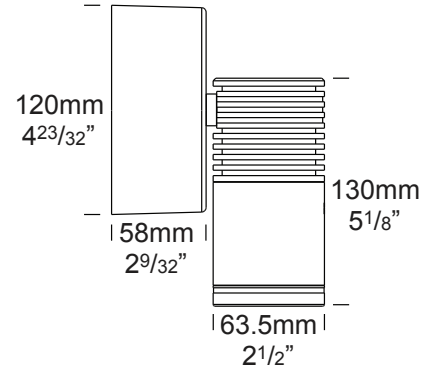

PRODUCT CONFIGURATION

Please fill in appropriate codes into boxes provided

Cat. No. DL/HP

Luminaire	Power	Material/Finish	Beam	Colour	Accessories
DL/HP	____	____	____	____	____
☐ SR SERIES REMOTE DRIVER ☐ R RETRO, 110/240V DRIVER ☐ D24 24VDC DRIVER	☐ EBK BLACK ☐ EBZ BRONZE ☐ EOGR OLIVE GREEN ☐ EWH WHITE ☐ EWB WHITE BIRCH ☐ EDG DARK GREY ☐ ESTAR SILVER STAR ☐ ECT CORTEN	☐ 15 15° ☐ 30 30° ☐ 40 40° ☐ 70 70°	☐ 2 2700K ☐ 3 3000K ☐ 4 4000K ☐ 39 3000K, 90+ CRI	☐ HCL HEX CELL LOUVRE KIT ☐ SNT SNOOT ☐ GG GLARE GUARD ☐ LF FROSTED LENS ☐ CJK CABLE JOINT KIT	

SERIES REMOTE DRIVER:
Constant current driver (included) individual fixtures require 18vdc @ 700mA maximum. 0-10 volt dimming.

RETRO 110/240VAC DRIVER:
Constant current driver (included).
Input: 90/305vac, 13 watt total.
Output: 18vdc, 700mA
0-10 volt dimming.

24VDC DRIVER:
Input: 24vdc.
Output: 18vdc @ 700mA constant current (non dimming).
Note: not for USA.

ADDITIONAL COMMENTS: