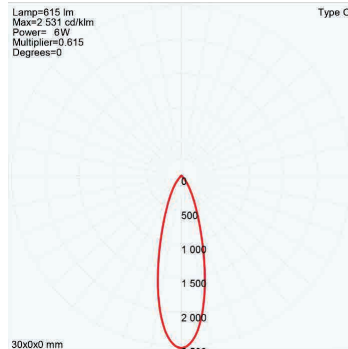

## BEAM ANGLES

High efficiency PMMA TIR lenses. Field replaceable

IES files available for download: [hunzalighting.com/downloads](http://hunzalighting.com/downloads)

15° FWHM TIR

30° FWHM TIR

40° FWHM TIR