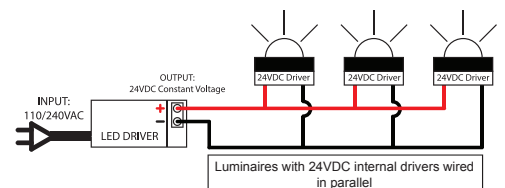

## BEAM ANGLES

High efficiency PMMA TIR lenses. Field replaceable

IES files available for download: [hunzalighting.com/downloads](http://hunzalighting.com/downloads)

15° FWHM TIR

30° FWHM TIR

40° FWHM TIR

## WIRING GUIDE

Available for download: [hunzalighting.com/downloads](http://hunzalighting.com/downloads)

**Series/remote driver**

**110/240v integral driver**

**24vdc integral driver**

Diagrams are a guide only, wire colours and polarity may change depending on fixture and country