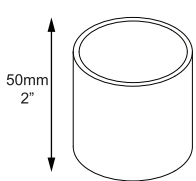

LUMINAIRE CONSTRUCTION

CNC machined from one of the following metals:

Aluminium:

Body: high corrosion resistant 63.5mm solid aluminium tube with chromate substrate and high UV resistant polyester "E" powder coat.
Colours:

Black, Bronze, Silver Star, White, White Birch, Olive Green, Dark Grey, Corten.

Locking Knuckle:

360° rotation and 0-90° elevation, solid brass with anti rust spring.

Lens:

10mm (3/8") Extra clear, low iron, shatter resistant glass.
Lifetime warranty

Gaskets:

Silicone, iron impregnated 220°C (428°F)

Mounting:

A mounting plate is fixed to the wall using two screws and the luminaire is fitted to the mounting plate.

Luminaire Weight:

Low voltage:
Alum: 0.870 (1lb 15oz)

ACCESSORIES

Snoot