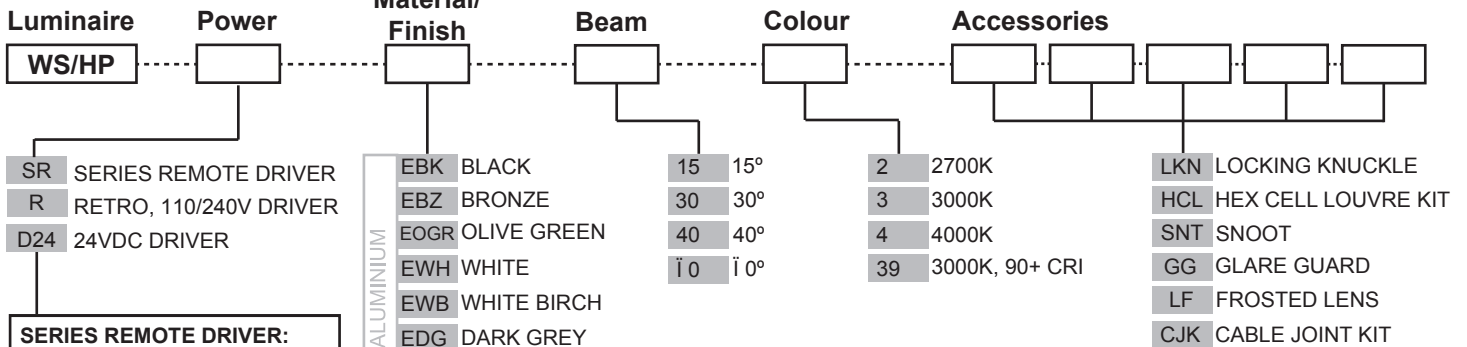

PRODUCT CONFIGURATION

Please fill in appropriate codes into boxes provided

Cat. No. WS/HP

SERIES REMOTE DRIVER:
Constant current driver (included) individual fixtures require 18vdc @ 700mA maximum. 0-10 volt dimming.

RETRO 110/240VAC DRIVER:
Constant current driver (included).
Input: 90/305vac, 13 watt total (driver included).
Output: 18vdc, 700mA
0-10 volt dimming.

24VDC DRIVER:
Input: 24vdc.
Output: 18vdc @ 700mA constant current (non dimming).
Note: not for USA.

ADDITIONAL COMMENTS: