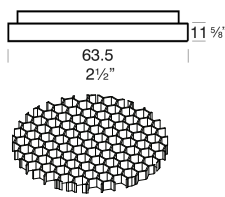

Hex Cell Louvre Kit

BEAM ANGLES

High efficiency PMMA TIR lenses. Field replaceable

IES files available for download: hunzalighting.com/downloads