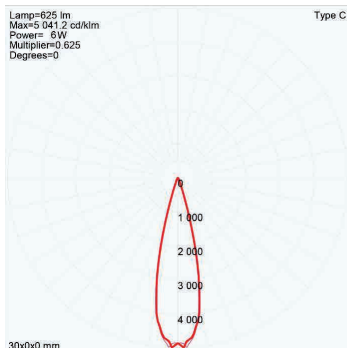

## BEAM ANGLES

High efficiency PMMA TIR lenses. Field replaceable

IES files available for download: [hunzalighting.com/downloads](http://hunzalighting.com/downloads)

15° FWHM TIR

30° FWHM TIR

40° FWHM TIR