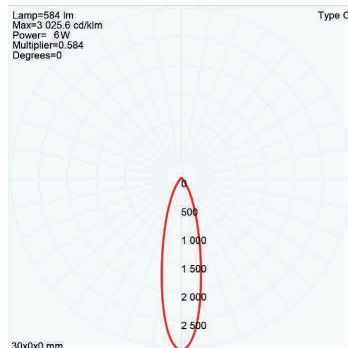

## BEAM ANGLES

High efficiency PMMA TIR lenses. Field replaceable

IES files available for download: [hunzalighting.com/downloads](http://hunzalighting.com/downloads)

15° FWHM TIR

30° FWHM TIR

40° FWHM TIR