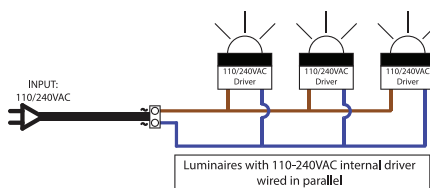

110/240v integral driver