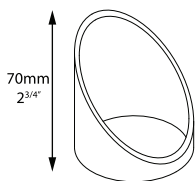

Glare Guard