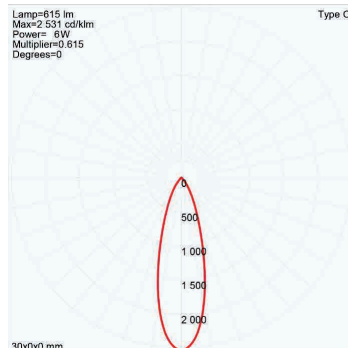

## BEAM ANGLES

High efficiency PMMA TIR lenses. Field replaceable

IES files available for download: [hunzalighting.com/downloads](http://hunzalighting.com/downloads)

15° FWHM TIR

30° FWHM TIR

40° FWHM TIR