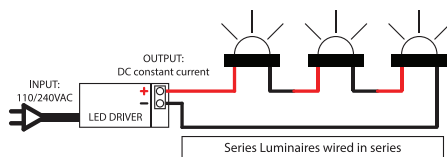

## BEAM ANGLES

High efficiency PMMA TIR lenses. Field replaceable

IES files available for download: [hunzalighting.com/downloads](http://hunzalighting.com/downloads)

15° FWHM TIR

30° FWHM TIR

40° FWHM TIR

## WIRING GUIDE

Available for download: [hunzalighting.com/downloads](http://hunzalighting.com/downloads)

**Series/remote driver**

Diagrams are a guide only, wire colours and polarity may change depending on fixture and country