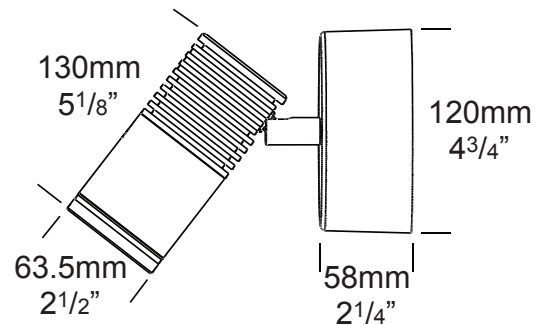

Wall Spot High Power PURE LED

PROJECT:
TYPE:
SOURCE:
NOTES:

SPECIFICATIONS

LED Chip	Cree CXA1512 Plug and Play field replaceable LED board
Luminaire Output	1200 Lumens @ 700mA (12 watts), delivered from luminaire with unobstructed beam.
Lumens Per Watt	100 Lumens minimum @ 12 watts, delivered from luminaire with unobstructed beam
CRI (3000K)	85+ Standard, 90+ Optional
Colour Temperatures	2700K, 3000K, 4000K
Beam Angles	15, 30, 40, 70
Ingress Protection	IP66

Warranty	Electronics = 5 years Body Aluminium = 5 years
Standards	AS/NZS 61046, EN60598 cUL 1838, 2108, 1598 CSA C22.2 No. 250.7, No. 250.0-08, No. 250.0 CE